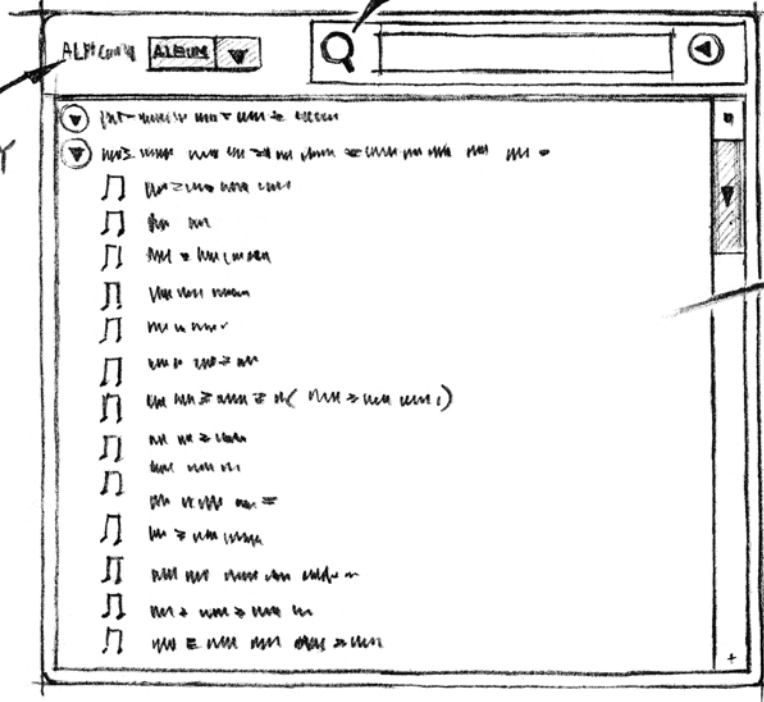

EXPORT COMPOSITION

IMPORT COMPOSITION

SEARCH MUSIC FROM LIBRARY

DELETE COMPOSITION

DISPLAY MODE

MUSIC LIBRARY

DRAG AND DROP

ON SELECTED LOCATION

LISTEN TO YOUR MUSIC

MUSIC PLAYER

VOLUME

COMPOSITION