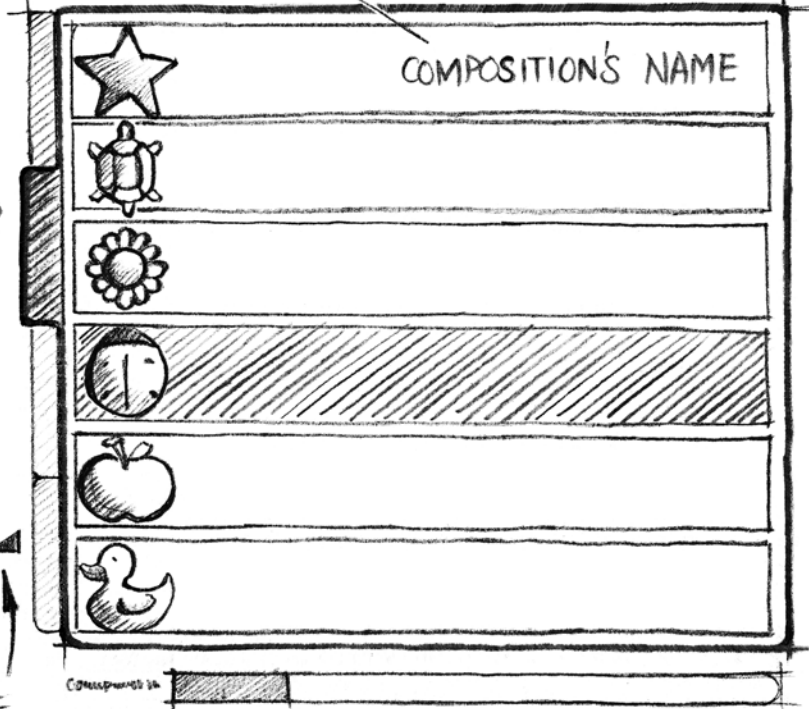

EXPORT COMPOSITION

IMPORT COMPOSITION

SEARCH MUSIC FROM LIBRARY

DELETE COMPOSITION

DISPLAY MODE

MUSIC LIBRARY

DRAG AND DROP

ON SELECTED LOCATION

LISTEN TO YOUR MUSIC

MUSIC PLAYER

VOLUME

COMPOSITION